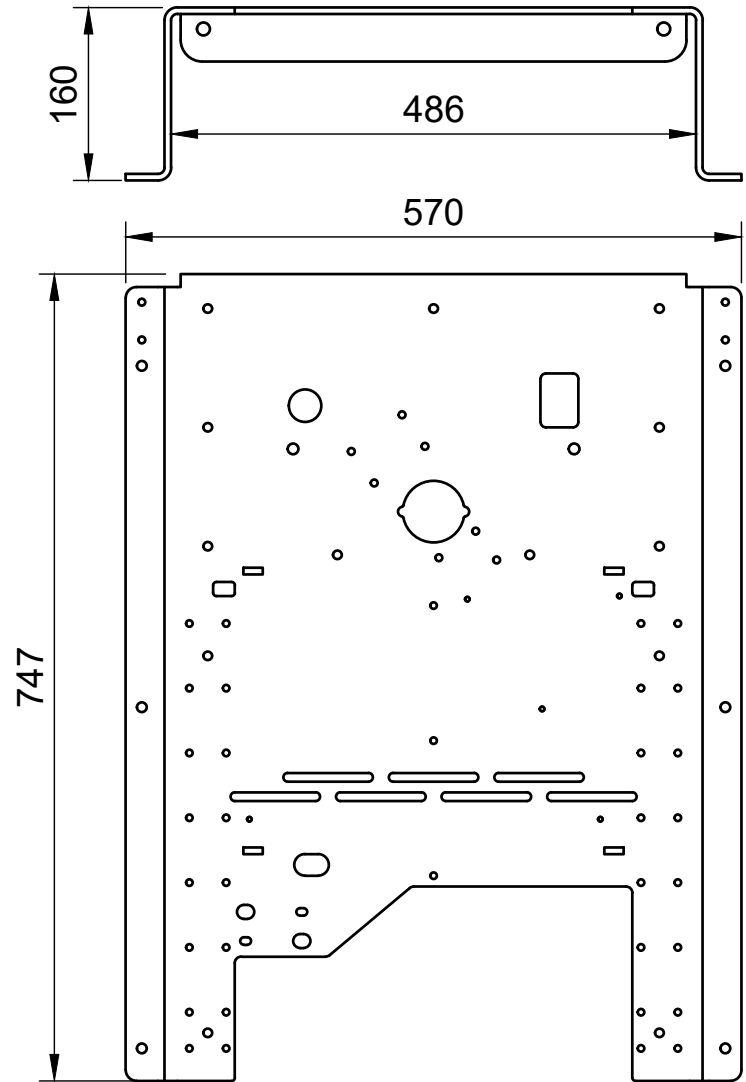

ALL BENDS 90°

BASE PLATE

Material:
6mm mild steel

Part No.
#1

ver 3

Albert Questiaux
082 650 9656

2022/02/02

Quantity
1