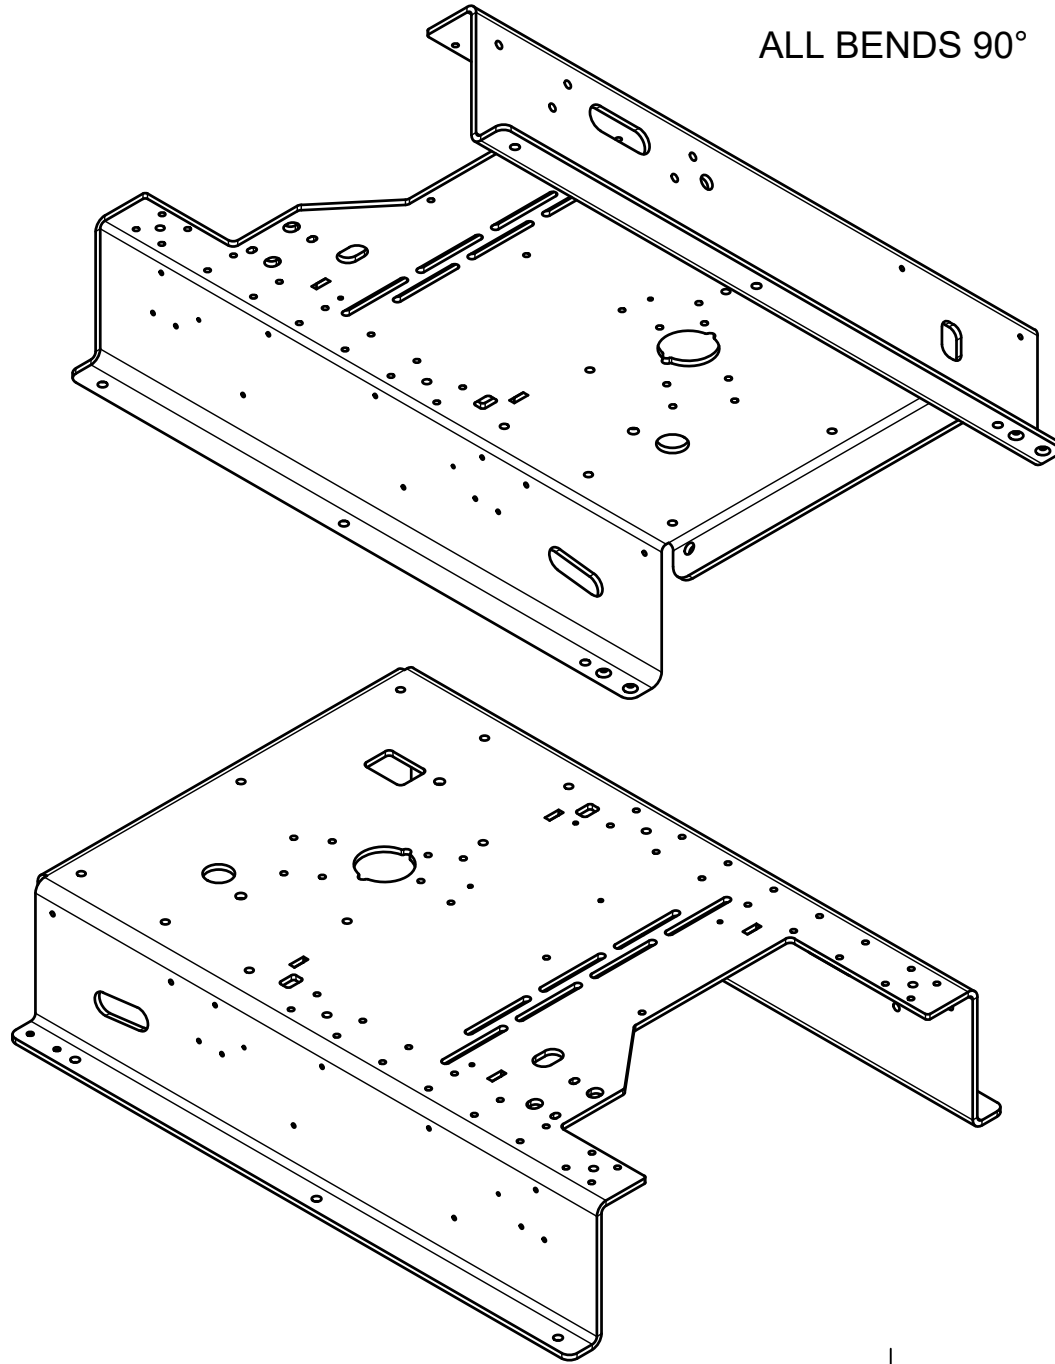

ALL BENDS 90°

BASE PLATE

Material:
6mm mild steel

Part No.
#1

ver 3

Albert Questiaux
082 650 9656

2022/02/02

Quantity
1