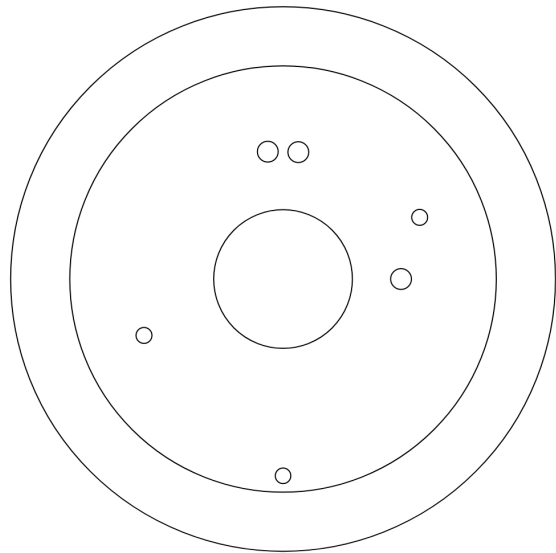

top

plastic housing ring

pushbutton actuator

side

bottom

WrenagadeWorkshop

Concept	<i>Self Illuminating Optical Centre Punch</i>	Date	<i>12-2018</i>
Concept Designer	<i>Canyon Wren /Canobi</i>		