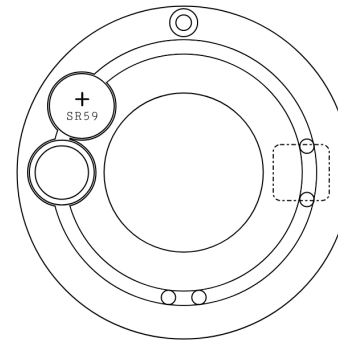

top

plastic housing ring

pushbutton actuator

side

bottom

WrenagadeWorkshop

Concept	<i>Self Illuminating Optical Centre Punch</i>	Date	<i>12-2018</i>
Concept Designer	<i>Canyon Wren /Canobi</i>		