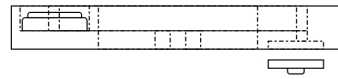

top

plastic housing ring

pushbutton actuator

side

bottom

WrenagadeWorkshop

Concept	<i>Self Illuminating Optical Centre Punch</i>	Date	<i>12-2018</i>
Concept Designer	<i>Canyon Wren /Canobi</i>		