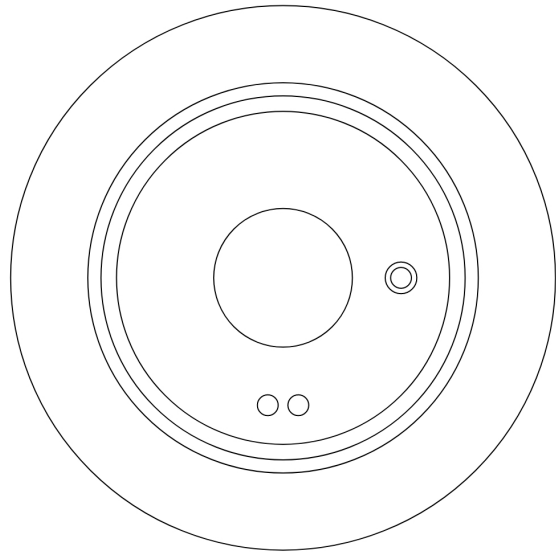

top

plastic housing ring

pushbutton actuator

side

bottom

WrenagadeWorkshop

Concept	<i>Self Illuminating Optical Centre Punch</i>	Date	<i>12-2018</i>
Concept Designer	<i>Canyon Wren /Canobi</i>		