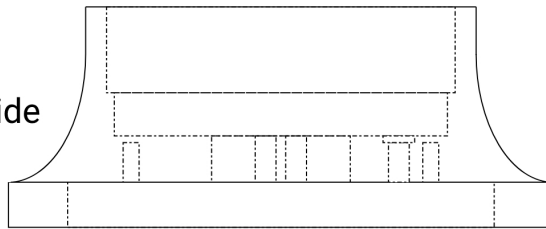

top

plastic housing ring

pushbutton actuator

side

bottom

WrenagadeWorkshop

Concept	<i>Self Illuminating Optical Centre Punch</i>	Date	<i>12-2018</i>
Concept Designer	<i>Canyon Wren /Canobi</i>		