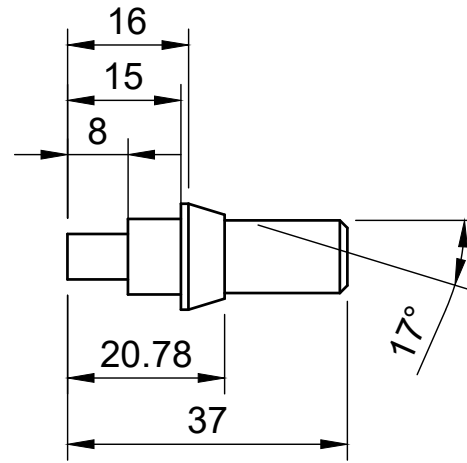

A-A (1:1)

Tapped M4
x20deep

Dept.	Technical reference	Created by Cazual Haze 13/05/2023	Approved by	
		Document type	Document status	
		Title Von Haus Router Large wheel Adapter	DWG No.	
		Rev.	Date of issue	Sheet 1/2

Dept.	Technical reference	Created by Cazual Haze 13/05/2023	Approved by	
		Document type	Document status	
		Title Von Haus Router Large wheel Adapter	DWG No.	
		Rev.	Date of issue	Sheet 2/2