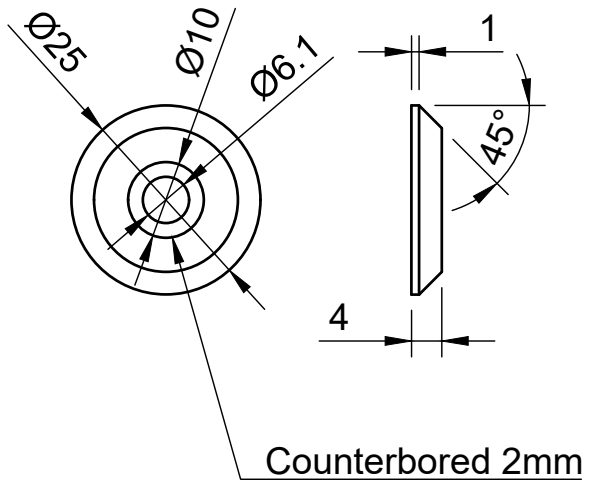

A-A (1:1)

Tapped M4
x20deep

Dept.	Technical reference	Created by Cazual Haze 13/05/2023	Approved by	
		Document type	Document status	
		Title Von Haus Router Large wheel Adapter	DWG No.	
		Rev.	Date of issue	Sheet 1/2

Dept.	Technical reference	Created by Cazual Haze 13/05/2023	Approved by	
		Document type	Document status	
		Title Von Haus Router Large wheel Adapter	DWG No.	
		Rev.	Date of issue	Sheet 2/2