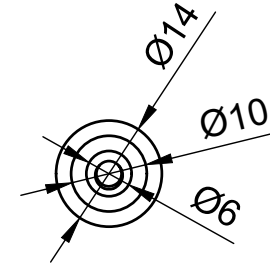

A-A (1:1)

Tapped M4
x20deep

Dept.	Technical reference	Created by Cazual Haze 13/05/2023	Approved by	
		Document type	Document status	
		Title Von Haus Router Large wheel Adapter	DWG No.	
		Rev.	Date of issue	Sheet 1/2

Dept.	Technical reference	Created by Cazual Haze 13/05/2023	Approved by	
		Document type	Document status	
		Title Von Haus Router Large wheel Adapter	DWG No.	
		Rev.	Date of issue	Sheet 2/2