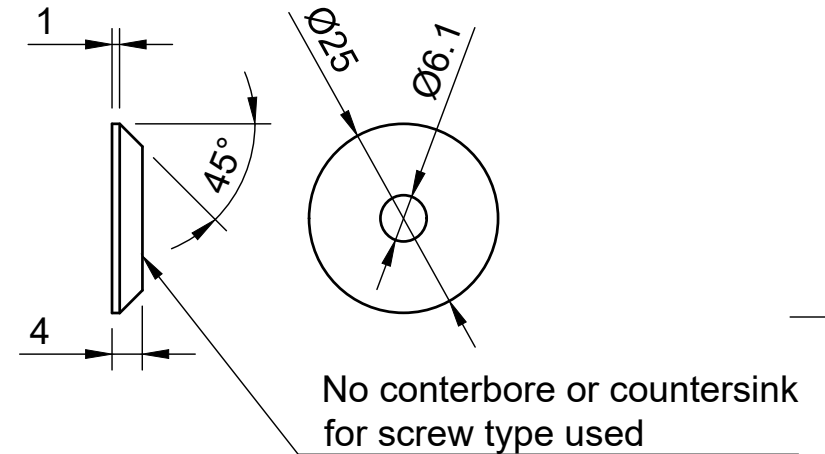

A-A (1:1)

Tapped M4
x20deep

Dept.	Technical reference	Created by Cazual Haze 13/05/2023	Approved by	
		Document type	Document status	
		Title Von Haus Router Large wheel Adapter	DWG No.	
		Rev.	Date of issue	Sheet 1/2

Dept.	Technical reference	Created by Cazual Haze 13/05/2023	Approved by	
		Document type	Document status	
		Title Von Haus Router Large wheel Adapter	DWG No.	
		Rev.	Date of issue	Sheet 2/2