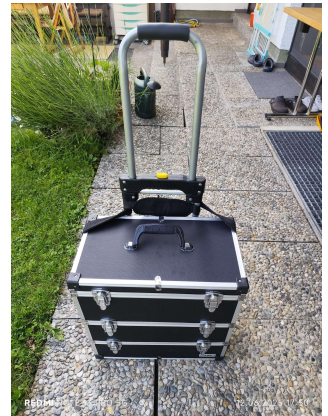

Case and hand truck

Hand truck openend

Hand truck in position

view from other side

cover plate top: with scew drivers, pliers, cutters

box bottom: drill and saw, accu, drills, bits

2. floor

3. floor

cotent 2. floor: hand punch, screws, nails, wall plugs multimeter, soldering iron and accessories

3. floor: different clues, spare parts, wire nuts, hammer, meter, angle bracket, other helpers