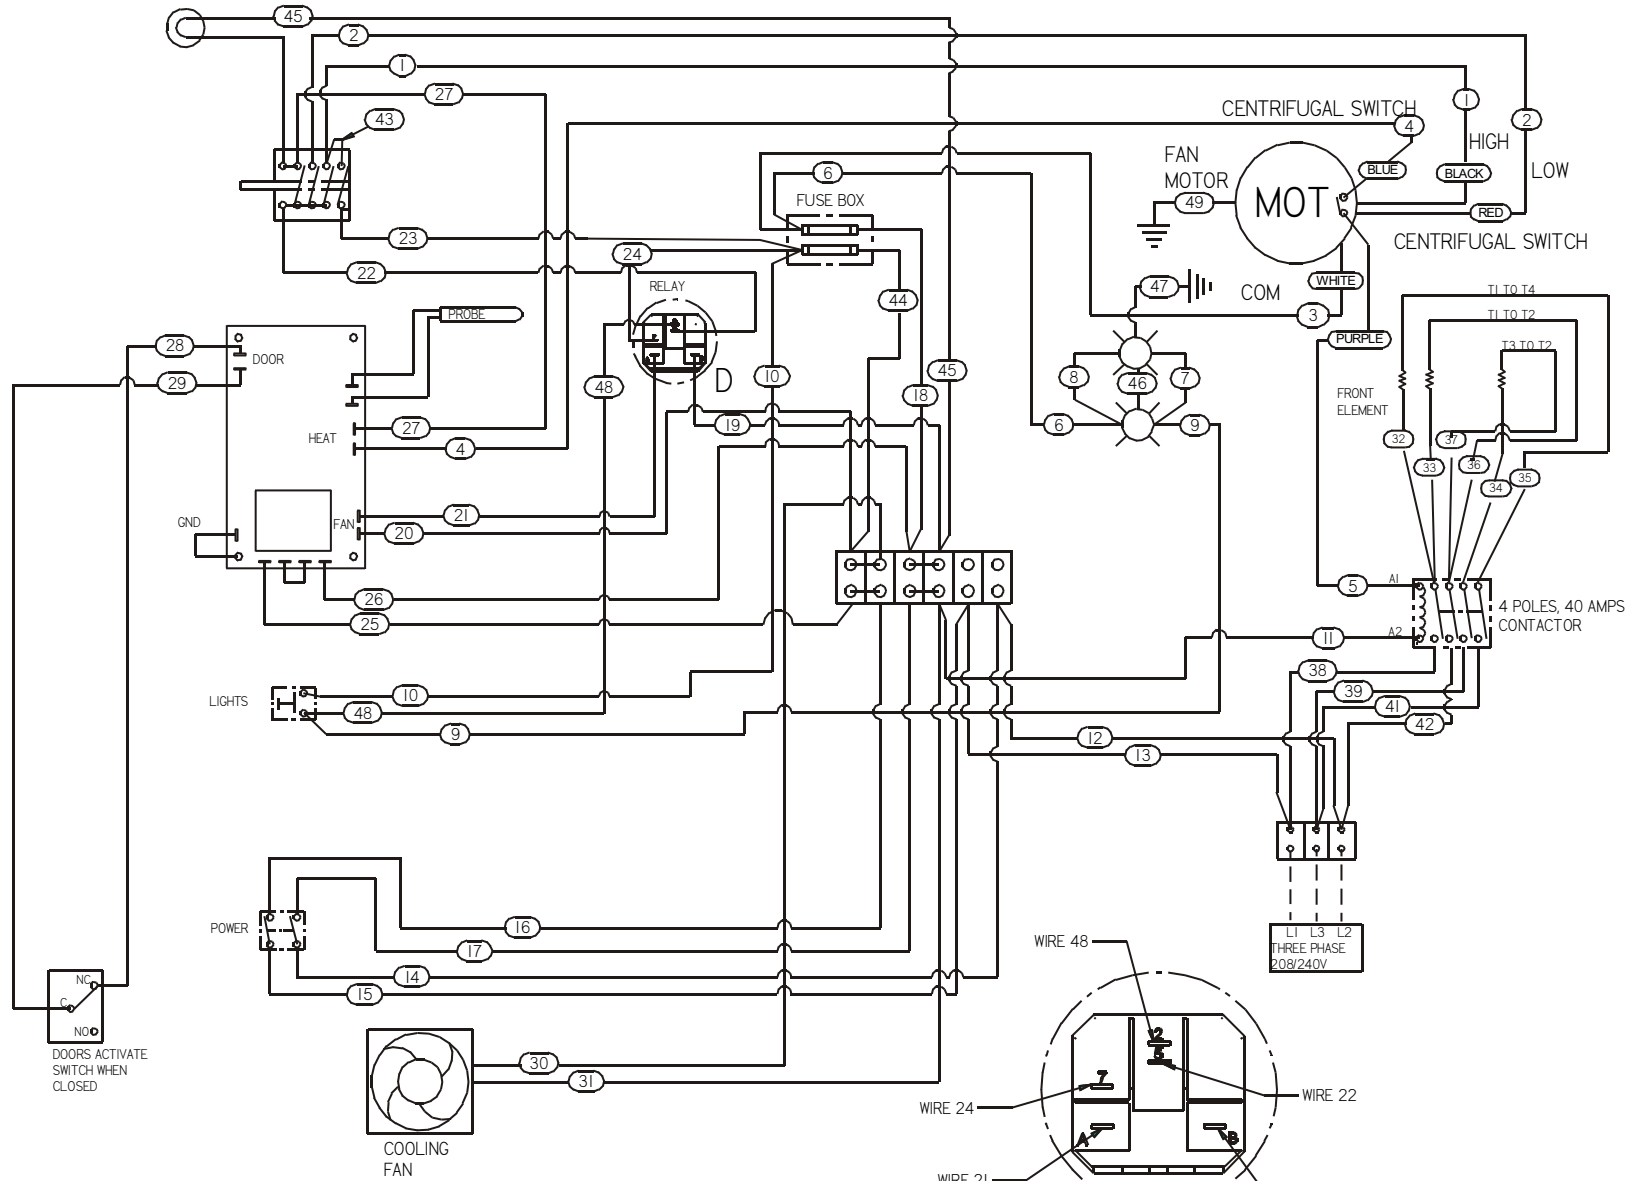

Electric Wiring Diagram - 208V/240V, 3 Phase (Push-Button Control)

5/14/08

DETAIL D

8806662